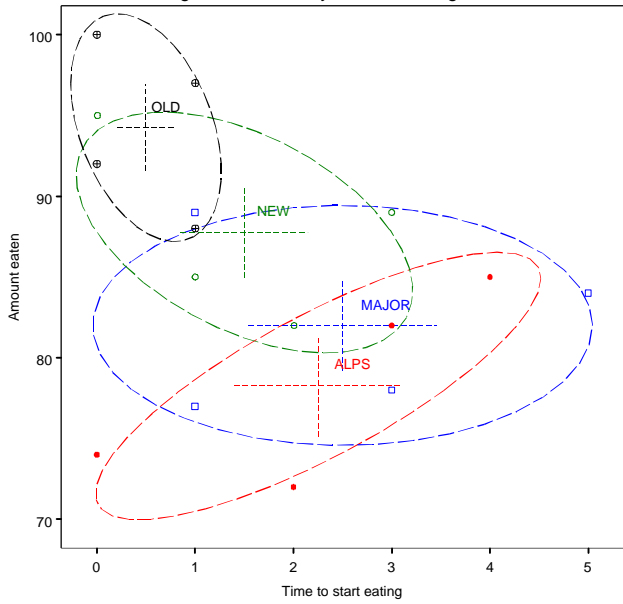

Dog Food: One Way Manova Design

HE plot for formula effect and contrasts

Dog Food: One Way Manova Design

HE plot for formula effect and contrasts