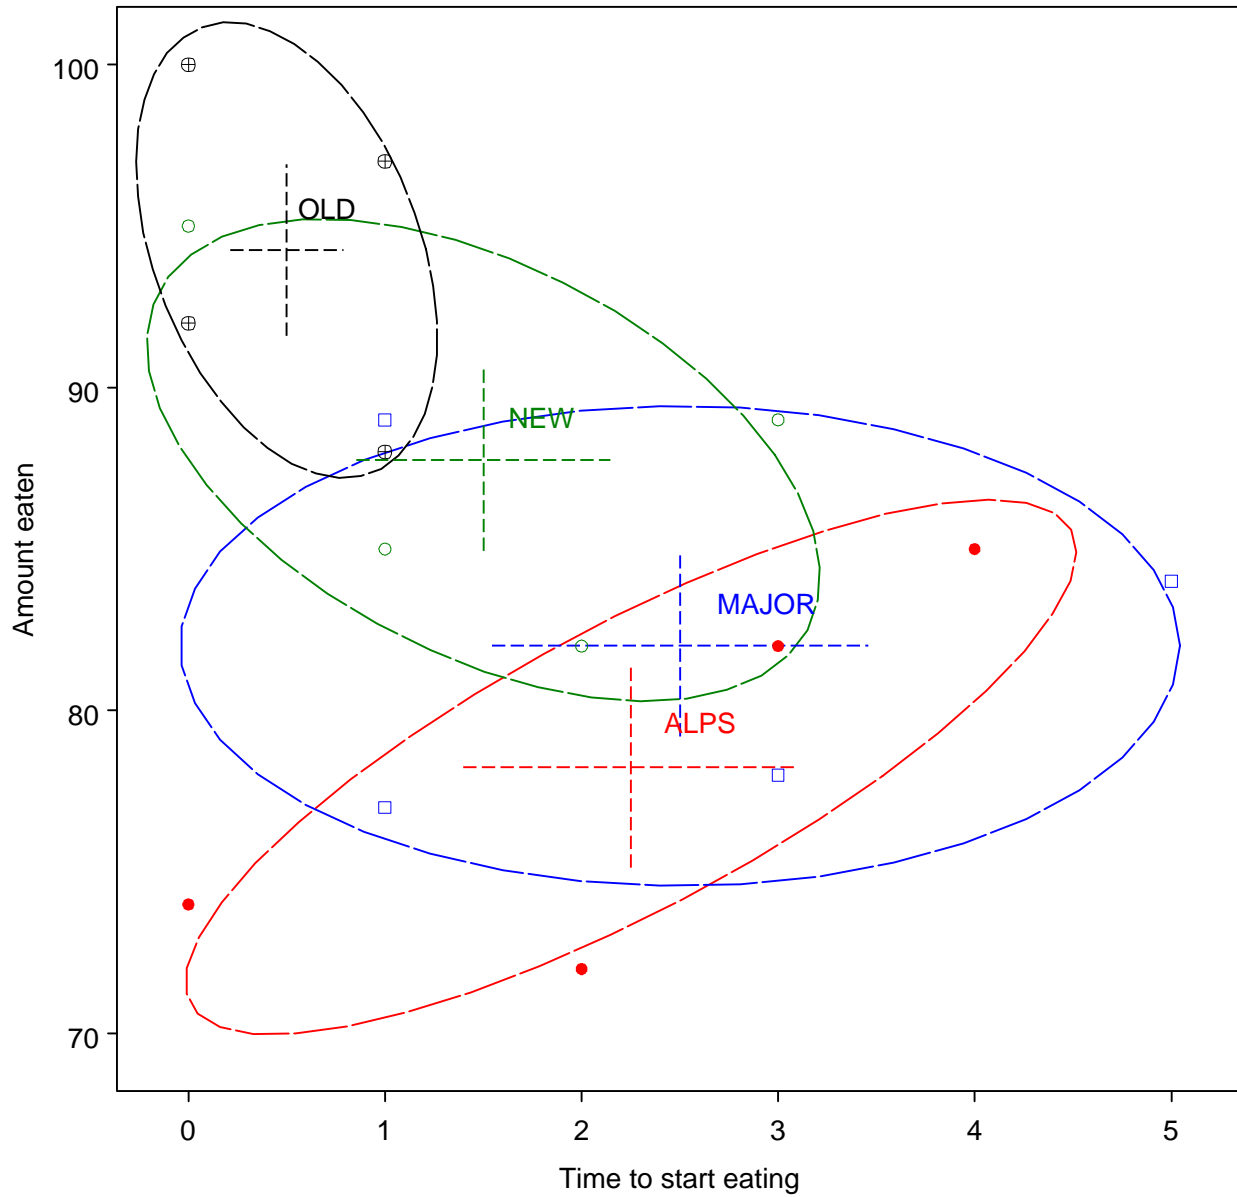

Dog Food: One Way Manova Design

HE plot for formula effect and contrasts

Dog Food: One Way Manova Design

HE plot for formula effect and contrasts